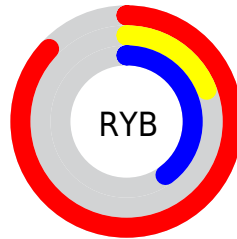

# Details

The RYB color **221, 48, 103** is a dark color, and the websafe version is hex **CC3366**. The color can be described as dark muted rose. A complement of this color would be **48, 151, 221**, and the grayscale version is **106, 106, 106**.

A 20% lighter version of the original color is **255, 111, 154**, and **159, 0, 57** is the 20% darker color. If you saturate the color by 10%, you get **221, 26, 88**, and if you desaturate by 10%, it is **221, 70, 118**.

# Distribution

Red (87%)

Green (19%)

Blue (40%)

Red (87%)

Yellow (19%)

Blue (40%)

Cyan (0%)