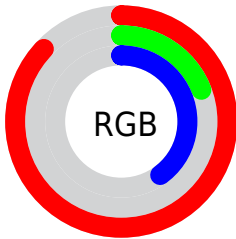

Distribution

Red (87%)

Green (19%)

Blue (40%)