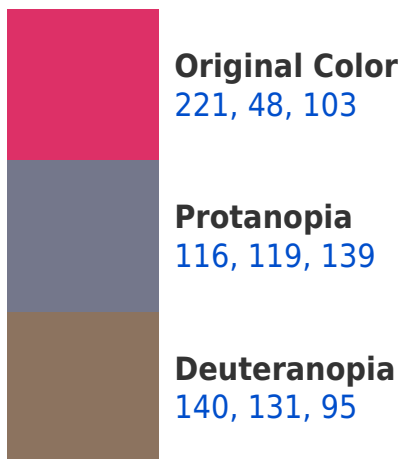

Color Blindness Simulation

Color vision deficiency is a very complex topic, and I could not describe the different causes any better than Wikipedia does, so if you want to learn more, you should check out their [article about color blindness](#).

Dichromacy