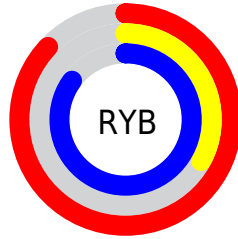

- Red (87%)
- Yellow (33%)
- Blue (85%)