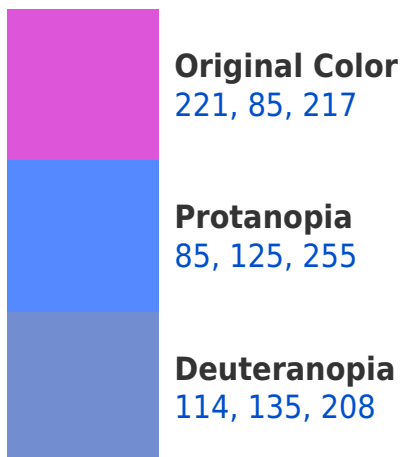

A 20% lighter version of the original color is **255, 142, 255**, and **163, 11, 162** is the 20% darker color. If you saturate the color by 10%, you get **221, 63, 216**, and if you desaturate by 10%, it is **221, 107, 218**.

85, 175, 221

110, 99, 109

173, 0, 168

46, 0, 45

Previews

White Background

This preview shows how the RYB color 221, 85, 217 looks on a white background.

Color Contrast Check

RYB 221, 85, 217 Background

This preview shows how black text looks on a background with the RYB color 221, 85, 217.

This preview shows how white text looks on a background with the RYB color 221, 85, 217.

Dichromacy

Tritanopia
210, 112, 121

Trichromacy

Original Color

221, 85, 217

Protanomaly

134, 119, 241

Deuteranomaly