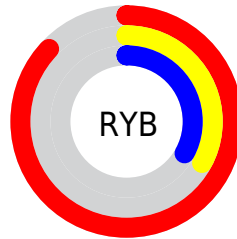

## Conversions Part 2

<b>Format</b>	<b>Color</b>
<a href="#">RYB</a>	<a href="#">221, 85, 85</a>
Decimal	<a href="#">14505301</a>
CIELab	<a href="#">54.58, 53.16, 28.22</a>
CIELCh	<a href="#">55, 60.185, 27.966</a>
Yxy	<a href="#">22.5250, 0.5078, 0.3296</a>
Android (android.graphics.Color)	<a href="#">4292695381 (0xFFDD5555)</a>
YUV	<a href="#">125.6640, -20.0474, 83.6097</a>
Hunter-Lab	<a href="#">47.4605, 47.4777, 19.3397</a>

# Details

The RYB color **221, 85, 85** is a dark color, and the websafe version is hex **FF6666**. The color can be described as dark muted red. A complement of this color would be **85, 153, 221**, and the grayscale version is **126, 126, 126**.

A 20% lighter version of the original color is **255, 140, 135**, and **160, 25, 40** is the 20% darker color. If you saturate the color by 10%, you get **221, 63, 63**, and if you desaturate by 10%, it is **221, 107, 107**.

# Distribution

Red (87%)

Green (33%)

Blue (33%)

Red (87%)

Yellow (33%)

Blue (33%)

Cyan (0%)