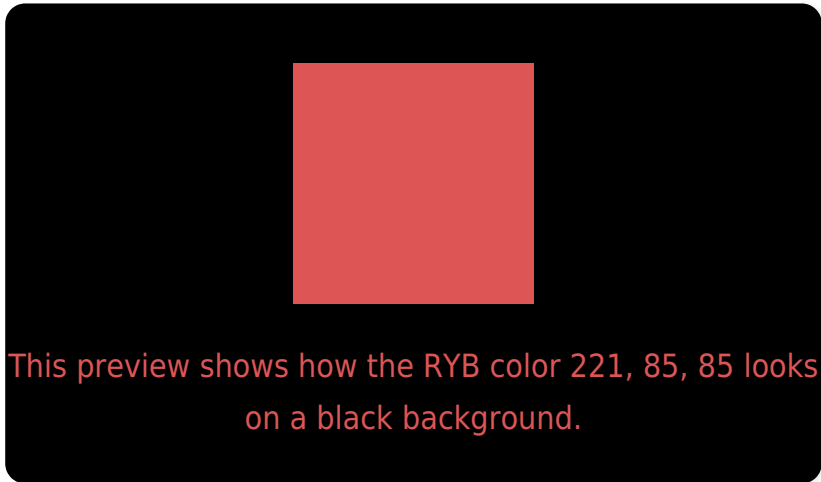

## White Background

This preview shows how the RYB color 221, 85, 85 looks on a white background.

# Black Background