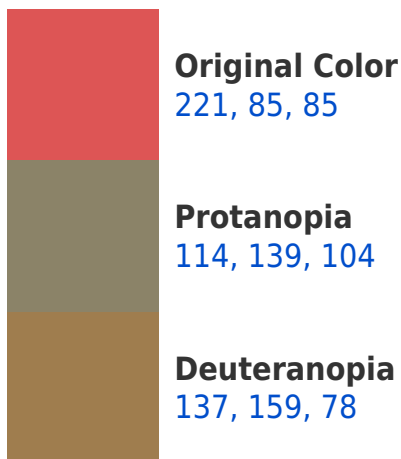

## White Background

This preview shows how the RYB color 221, 85, 85 looks on a white background.

## RYB 221, 85, 85 Background

This preview shows how black text looks on a background with the RYB color 221, 85, 85.

This preview shows how white text looks on a background with the RYB color 221, 85, 85.

## Dichromacy

**Tritanopia**  
221, 84, 90

# Trichromacy

**Original Color**  
221, 85, 85

**Protanomaly**  
169, 119, 97

**Deuteranomaly**  
182, 122, 81

**Tritanomaly**  
221, 84, 88