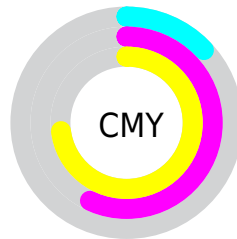

Details

The RYB color **222, 123, 69** is a dark color, and the websafe version is hex **CC6633**. The color can be described as dark muted orange. A complement of this color would be **69, 134, 222**, and the grayscale version is **138, 138, 138**.

A 20% lighter version of the original color is **255, 184, 119**, and **161, 69, 22** is the 20% darker color. If you saturate the color by 10%, you get **222, 109, 47**, and if you desaturate by 10%, it is **222, 137, 91**.

Distribution

- Red (87%)
- Green (43%)
- Blue (27%)

- Red (87%)
- Yellow (48%)
- Blue (27%)

- Cyan (0%)
- Magenta (51%)
- Yellow (69%)
- Black (13%)

- Cyan (13%)
- Magenta (57%)
- Yellow (73%)

Brightness & Saturation Gradients

These gradients show how the RYB color 222, 123, 69 changes by changing the brightness by 10 percent. The first figure shows a shift by +10% for each color and the second figure -10%.

Similar to the brightness gradients but the following saturation gradients show a change of the RYB color 222, 123, 69 by changing the saturation by 10% instead.