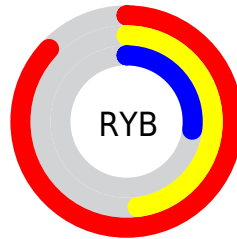

- Red (87%)
- Yellow (48%)
- Blue (27%)