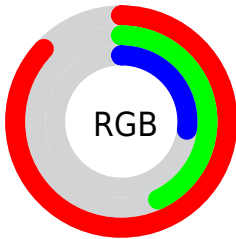

Distribution

- Red (87%)
- Green (43%)
- Blue (27%)