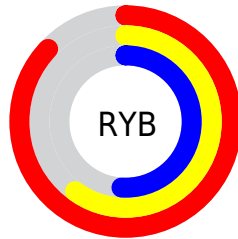

- Red (87%)
- Yellow (60%)
- Blue (51%)