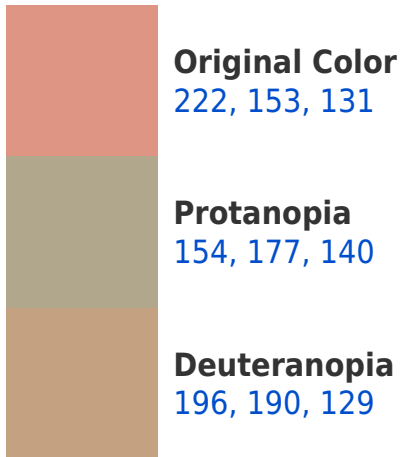

# Black Background

This preview shows how the RYB color 222, 153, 131 looks on a black background.

## **RYB 222, 153, 131 Background**

This preview shows how black text looks on a background with the RYB color 222, 153, 131.

This preview shows how white text looks on a background with the RYB color 222, 153, 131.

## Dichromacy

**Tritanopia**  
224, 145, 156

# Trichromacy

**Original Color**  
222, 153, 131

**Protanomaly**  
193, 176, 137

**Deuteranomaly**  
205, 172, 130

**Tritanomaly**  
223, 146, 147