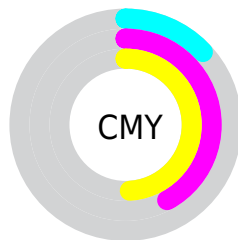

# Details

The RYB color **222, 153, 131** is a light color, and the websafe version is hex **FF9999**. A complement of this color would be **131, 172, 222**, and the grayscale version is **169, 169, 169**.

A 20% lighter version of the original color is **255, 212, 184**, and **164, 102, 82** is the 20% darker color. If you saturate the color by 10%, you get **222, 136, 109**, and if you desaturate by 10%, it is **222, 171, 153**.

# Distribution

- Red (87%)
- Green (58%)
- Blue (51%)

- Red (87%)
- Yellow (60%)
- Blue (51%)

- Cyan (0%)
- Magenta (33%)
- Yellow (41%)
- Black (13%)

- Cyan (13%)
- Magenta (42%)
- Yellow (49%)

# Brightness & Saturation Gradients

These gradients show how the RYB color 222, 153, 131 changes by changing the brightness by 10 percent. The first figure shows a shift by +10% for each color and the second figure -10%.