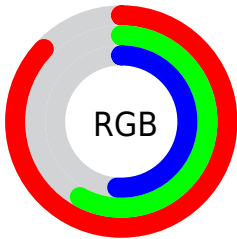

Distribution

- Red (87%)
- Green (58%)
- Blue (51%)