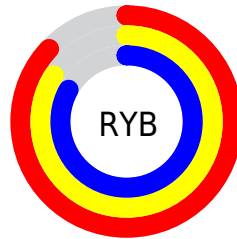

- Red (87%)
- Yellow (84%)
- Blue (83%)