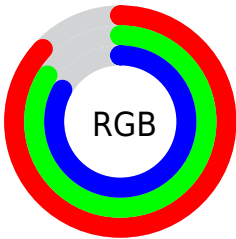

Distribution

- Red (87%)
- Green (84%)
- Blue (83%)