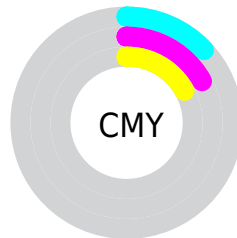

Details

The RYB color **222, 213, 212** is a light color, and the websafe version is hex **CCCCCC**. A complement of this color would be **212, 217, 222**, and the grayscale version is **216, 216, 216**.

A 20% lighter version of the original color is 255, 255, 255, and **167, 158, 157** is the 20% darker color. If you saturate the color by 10%, you get **222, 193, 190**, and if you desaturate by 10%, it is **222, 228, 234**.

Distribution

- Red (87%)
- Green (84%)
- Blue (83%)

- Red (87%)
- Yellow (84%)
- Blue (83%)

- Cyan (0%)
- Magenta (4%)
- Yellow (5%)
- Black (13%)

- Cyan (13%)
- Magenta (17%)
- Yellow (17%)

Brightness & Saturation Gradients

These gradients show how the RYB color 222, 213, 212 changes by changing the brightness by 10 percent. The first figure shows a shift by +10% for each color and the second figure -10%.

Similar to the brightness gradients but the following saturation gradients show a change of the RYB color 222, 213, 212 by changing the saturation by 10% instead.