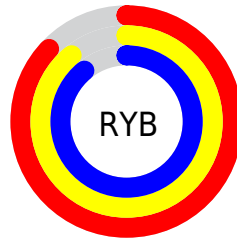

- Red (87%)
- Yellow (89%)
- Blue (89%)