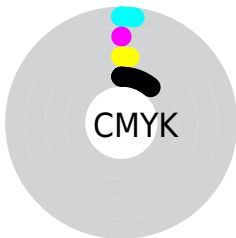

Details

The RYB color **222, 226, 227** is a light color, and the websafe version is hex **CCCCCC**. A complement of this color would be **227, 222, 226**, and the grayscale version is **225, 225, 225**.

A 20% lighter version of the original color is 255, 255, 255, and **167, 171, 172** is the 20% darker color. If you saturate the color by 10%, you get **199, 221, 227**, and if you desaturate by 10%, it is **245, 227, 240**.

Distribution

- Red (87%)
- Green (89%)
- Blue (87%)

- Red (87%)
- Yellow (89%)
- Blue (89%)

- Cyan (2%)
- Magenta (0%)
- Yellow (2%)
- Black (11%)

- Cyan (13%)
- Magenta (11%)
- Yellow (12%)

Brightness & Saturation Gradients