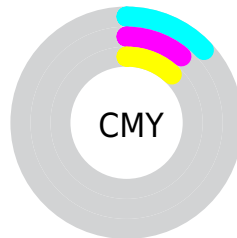

Details

The RYB color **222, 226, 227** is a light color, and the websafe version is hex **CCCCCC**. A complement of this color would be **227, 222, 226**, and the grayscale version is **225, 225, 225**.

A 20% lighter version of the original color is 255, 255, 255, and **167, 171, 172** is the 20% darker color. If you saturate the color by 10%, you get **199, 221, 227**, and if you desaturate by 10%, it is **245, 227, 240**.

Distribution

- Red (87%)
- Green (89%)
- Blue (87%)

- Red (87%)
- Yellow (89%)
- Blue (89%)

- Cyan (2%)
- Magenta (0%)
- Yellow (2%)
- Black (11%)

- Cyan (13%)
- Magenta (11%)
- Yellow (12%)

Brightness & Saturation Gradients

These gradients show how the RYB color 222, 226, 227 changes by changing the brightness by 10 percent. The first figure shows a shift by +10% for each color and the second figure -10%.

Similar to the brightness gradients but the following saturation gradients show a change of the RYB color 222, 226, 227 by changing the saturation by 10% instead.