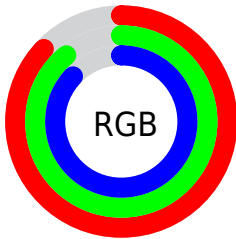

Distribution

- Red (87%)
- Green (89%)
- Blue (87%)