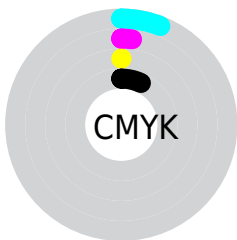

Details

The RYB color **222, 228, 237** is a light color, and the websafe version is hex FFFFFFFF. A complement of this color would be **237, 230, 222**, and the grayscale version is **230, 230, 230**.

A 20% lighter version of the original color is 255, 255, 255, and **167, 172, 181** is the 20% darker color. If you saturate the color by 10%, you get **198, 214, 237**, and if you desaturate by 10%, it is **246, 242, 237**.

Distribution

- Red (87%)
- Green (91%)
- Blue (93%)

- Red (87%)
- Yellow (89%)
- Blue (93%)

- Cyan (6%)
- Magenta (2%)
- Yellow (0%)
- Black (7%)

- Cyan (13%)
- Magenta (9%)
- Yellow (7%)

Brightness & Saturation Gradients