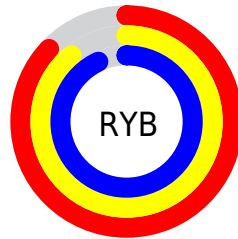

- Red (87%)
- Yellow (89%)
- Blue (93%)