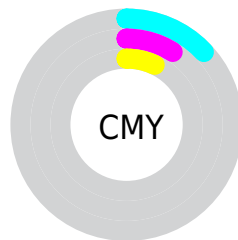

Details

The RYB color **222, 228, 237** is a light color, and the websafe version is hex FFFFFFFF. A complement of this color would be **237, 230, 222**, and the grayscale version is **230, 230, 230**.

A 20% lighter version of the original color is 255, 255, 255, and **167, 172, 181** is the 20% darker color. If you saturate the color by 10%, you get **198, 214, 237**, and if you desaturate by 10%, it is **246, 242, 237**.

Distribution

- Red (87%)
- Green (91%)
- Blue (93%)

- Red (87%)
- Yellow (89%)
- Blue (93%)

- Cyan (6%)
- Magenta (2%)
- Yellow (0%)
- Black (7%)

- Cyan (13%)
- Magenta (9%)
- Yellow (7%)

Brightness & Saturation Gradients

These gradients show how the RYB color 222, 228, 237 changes by changing the brightness by 10 percent. The first figure shows a shift by +10% for each color and the second figure -10%.

Similar to the brightness gradients but the following saturation gradients show a change of the RYB color 222, 228, 237 by changing the saturation by 10% instead.