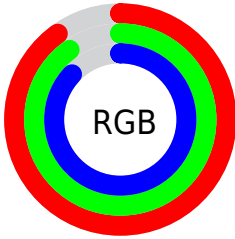

Distribution

- Red (90%)
- Green (90%)
- Blue (87%)