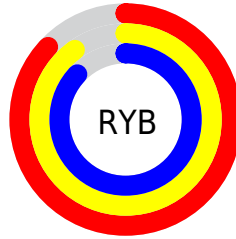

- Red (87%)
- Yellow (90%)
- Blue (87%)