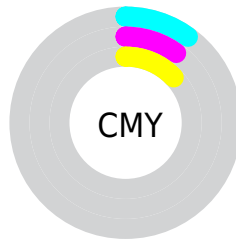

Details

The RYB color **222, 230, 221** is a light color, and the websafe version is hex **CCCCCC**. A complement of this color would be **221, 222, 230**, and the grayscale version is **228, 228, 228**.

A 20% lighter version of the original color is **255, 255, 255**, and **167, 175, 166** is the 20% darker color. If you saturate the color by 10%, you get **201, 230, 198**, and if you desaturate by 10%, it is **230, 231, 244**.

Distribution

- Red (90%)
- Green (90%)
- Blue (87%)

- Red (87%)
- Yellow (90%)
- Blue (87%)

- Cyan (0%)
- Magenta (0%)
- Yellow (4%)
- Black (10%)

- Cyan (10%)
- Magenta (10%)
- Yellow (13%)

Brightness & Saturation Gradients

These gradients show how the RYB color 222, 230, 221 changes by changing the brightness by 10 percent. The first figure shows a shift by +10% for each color and the second figure -10%.

Similar to the brightness gradients but the following saturation gradients show a change of the RYB color 222, 230, 221 by changing the saturation by 10% instead.