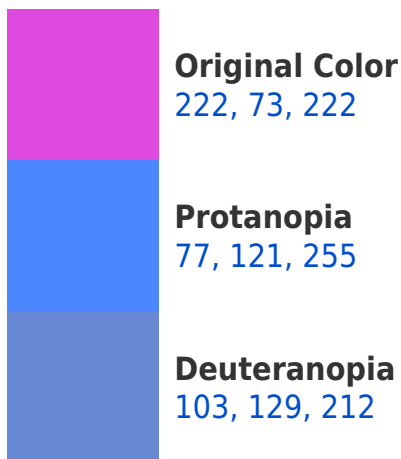

73, 173, 222

112, 101, 112

176, 0, 176

48, 0, 48

Previews

White Background

This preview shows how the RYB color 222, 73, 222 looks on a white background.

Color Contrast Check

RYB 222, 73, 222 Background

This preview shows how black text looks on a background with the RYB color 222, 73, 222.

This preview shows how white text looks on a background with the RYB color 222, 73, 222.

Dichromacy

Tritanopia
210, 107, 115

Trichromacy

Original Color

222, 73, 222

Protanomaly

130, 112, 243

Deuteranomaly

146, 114, 216

Tritanomaly

214, 95, 154

Monochromacy

Original Color

222, 73, 222

Achromatopsia

135, 135, 135