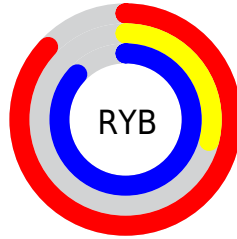

- Red (87%)
- Yellow (29%)
- Blue (87%)