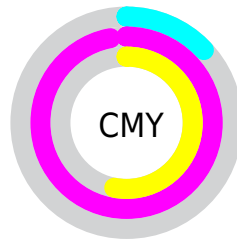

Details

The RYB color **222, 7, 120** is a dark color, and the websafe version is hex **CC0066**. The color can be described as dark washed rose. A complement of this color would be **7, 153, 222**, and the grayscale version is **84, 84, 84**.

A 20% lighter version of the original color is **255, 94, 172**, and **160, 0, 72** is the 20% darker color. If you saturate the color by 10%, you get **222, 0, 117**, and if you desaturate by 10%, it is **222, 29, 131**.

Distribution

- Red (87%)
- Green (3%)
- Blue (47%)

- Red (87%)
- Yellow (3%)
- Blue (47%)

- Cyan (0%)
- Magenta (97%)
- Yellow (46%)
- Black (13%)

- Cyan (13%)
- Magenta (97%)
- Yellow (53%)

Brightness & Saturation Gradients

These gradients show how the RYB color 222, 7, 120 changes by changing the brightness by 10 percent. The first figure shows a shift by +10% for each color and the second figure -10%.

Similar to the brightness gradients but the following saturation gradients show a change of the RYB color 222, 7, 120 by changing the saturation by 10% instead.