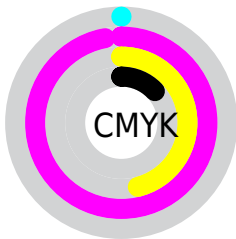

- Cyan (0%)
- Magenta (97%)
- Yellow (46%)
- Black (13%)