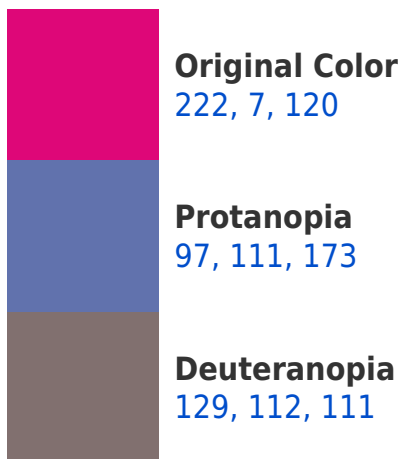

A 20% lighter version of the original color is **255, 94, 172**, and **160, 0, 72** is the 20% darker color. If you saturate the color by 10%, you get **222, 0, 117**, and if you desaturate by 10%, it is **222, 29, 131**.

RYB 222, 7, 120 Background

This preview shows how black text looks on a background with the RYB color 222, 7, 120.

This preview shows how white text looks on a background with the RYB color 222, 7, 120.

Dichromacy

Tritanopia
218, 48, 49

Trichromacy

Original Color

222, 7, 120

Protanomaly

142, 75, 154

Deuteranomaly

163, 74, 114

Tritanomaly

219, 33, 75

Monochromacy

Original Color

222, 7, 120

Achromatopsia

84, 84, 84