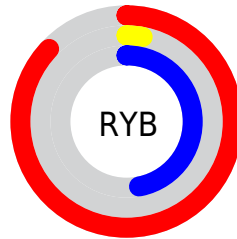

- Red (87%)
- Yellow (3%)
- Blue (47%)