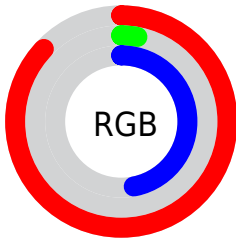

Distribution

- Red (87%)
- Green (3%)
- Blue (47%)