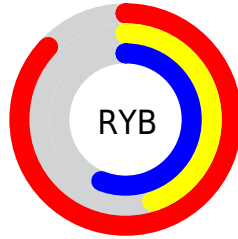

- Red (87%)
- Yellow (45%)
- Blue (56%)