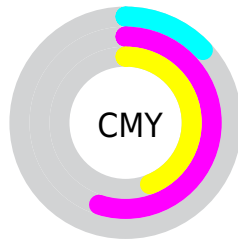

# Details

The RYB color **223, 116, 144** is a light color, and the websafe version is hex **CC6699**. A complement of this color would be **116, 178, 223**, and the grayscale version is **151, 151, 151**.

A 20% lighter version of the original color is **255, 170, 198**, and **165, 64, 94** is the 20% darker color. If you saturate the color by 10%, you get **223, 94, 128**, and if you desaturate by 10%, it is **223, 138, 160**.

# Distribution

- Red (87%)
- Green (45%)
- Blue (56%)

- Red (87%)
- Yellow (45%)
- Blue (56%)

- Cyan (0%)
- Magenta (48%)
- Yellow (35%)
- Black (13%)

- Cyan (13%)
- Magenta (55%)
- Yellow (44%)

# Brightness & Saturation Gradients

These gradients show how the RYB color 223, 116, 144 changes by changing the brightness by 10 percent. The first figure shows a shift by +10% for each color and the second figure -10%.