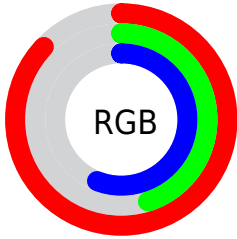

Distribution

- Red (87%)
- Green (45%)
- Blue (56%)