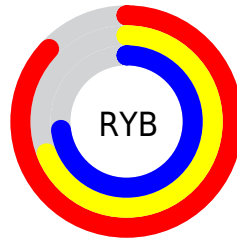

Red (87%)

Yellow (69%)

Blue (73%)