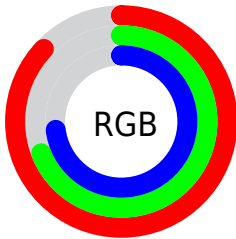

Distribution

Red (87%)

Green (69%)

Blue (73%)