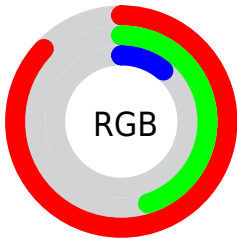

Distribution

- Red (87%)
- Green (45%)
- Blue (11%)