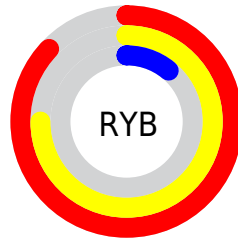

- Red (87%)
- Yellow (75%)
- Blue (11%)