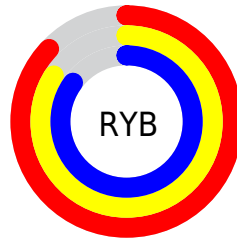

# Details

The RYB color **223, 213, 216** is a light color, and the websafe version is hex **CCCCCC**. A complement of this color would be **213, 219, 223**, and the grayscale version is **216, 216, 216**.

A 20% lighter version of the original color is **255, 255, 255**, and **168, 158, 161** is the 20% darker color. If you saturate the color by 10%, you get **223, 191, 200**, and if you desaturate by 10%, it is **223, 230, 235**.

# Distribution

Red (87%)

Green (84%)

Blue (85%)

Red (87%)

Yellow (84%)

Blue (85%)

Cyan (0%)