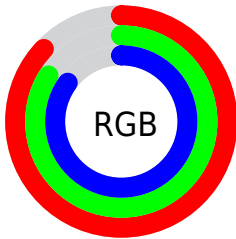

Distribution

Red (87%)

Green (84%)

Blue (85%)