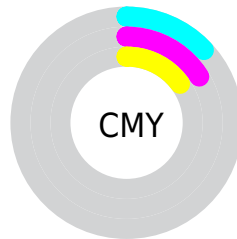

# Details

The RYB color **223, 213, 216** is a light color, and the websafe version is hex **CCCCCC**. A complement of this color would be **213, 219, 223**, and the grayscale version is **216, 216, 216**.

A 20% lighter version of the original color is **255, 255, 255**, and **168, 158, 161** is the 20% darker color. If you saturate the color by 10%, you get **223, 191, 200**, and if you desaturate by 10%, it is **223, 230, 235**.

# Distribution

Red (87%)

Green (84%)

Blue (85%)

Red (87%)

Yellow (84%)

Blue (85%)

Cyan (0%)

Magenta (4%)

Yellow (3%)

Black (13%)

Cyan (13%)

Magenta (16%)

Yellow (15%)