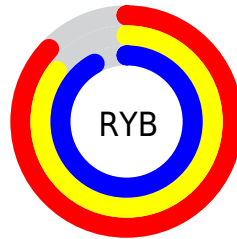

Details

The RYB color **223, 218, 235** is a light color, and the websafe version is hex **CCCCCC**. A complement of this color would be **218, 235, 223**, and the grayscale version is **221, 221, 221**.

A 20% lighter version of the original color is **255, 255, 255**, and **168, 163, 179** is the 20% darker color. If you saturate the color by 10%, you get **206, 195, 235**, and if you desaturate by 10%, it is **235, 242, 237**.

Distribution

Red (87%)

Green (85%)

Blue (92%)

Red (87%)

Yellow (85%)

Blue (92%)

Cyan (5%)