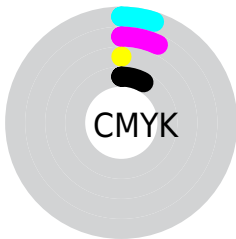

Details

The RYB color **223, 218, 235** is a light color, and the websafe version is hex **CCCCCC**. A complement of this color would be **218, 235, 223**, and the grayscale version is **221, 221, 221**.

A 20% lighter version of the original color is **255, 255, 255**, and **168, 163, 179** is the 20% darker color. If you saturate the color by 10%, you get **206, 195, 235**, and if you desaturate by 10%, it is **235, 242, 237**.

Distribution

Red (87%)

Green (85%)

Blue (92%)

Red (87%)

Yellow (85%)

Blue (92%)

Cyan (5%)

Magenta (7%)

Yellow (0%)

Black (8%)

Cyan (13%)

Magenta (15%)

Yellow (8%)

Brightness & Saturation Gradients

These gradients show how the RYB color 223, 218, 235 changes by changing the brightness by 10 percent. The first figure shows a shift by +10% for each color and the second figure -10%.