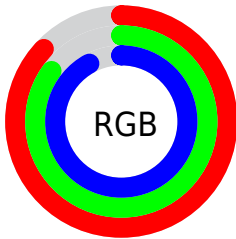

Distribution

Red (87%)

Green (85%)

Blue (92%)