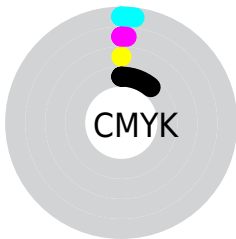

Details

The RYB color **223, 224, 227** is a light color, and the websafe version is hex **CCCCCC**. A complement of this color would be **224, 227, 223**, and the grayscale version is **224, 224, 224**.

A 20% lighter version of the original color is **255, 255, 255**, and **168, 169, 172** is the 20% darker color. If you saturate the color by 10%, you get **200, 207, 227**, and if you desaturate by 10%, it is **238, 246, 227**.

Distribution

- Red (87%)
- Green (88%)
- Blue (89%)

- Red (87%)
- Yellow (88%)
- Blue (89%)

- Cyan (2%)
- Magenta (1%)
- Yellow (0%)
- Black (11%)

- Cyan (13%)
- Magenta (12%)
- Yellow (11%)

Brightness & Saturation Gradients