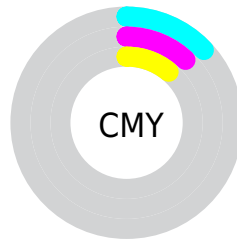

Details

The RYB color **223, 224, 227** is a light color, and the websafe version is hex **CCCCCC**. A complement of this color would be **224, 227, 223**, and the grayscale version is **224, 224, 224**.

A 20% lighter version of the original color is **255, 255, 255**, and **168, 169, 172** is the 20% darker color. If you saturate the color by 10%, you get **200, 207, 227**, and if you desaturate by 10%, it is **238, 246, 227**.

Distribution

- Red (87%)
- Green (88%)
- Blue (89%)

- Red (87%)
- Yellow (88%)
- Blue (89%)

- Cyan (2%)
- Magenta (1%)
- Yellow (0%)
- Black (11%)

- Cyan (13%)
- Magenta (12%)
- Yellow (11%)

Brightness & Saturation Gradients

These gradients show how the RYB color 223, 224, 227 changes by changing the brightness by 10 percent. The first figure shows a shift by +10% for each color and the second figure -10%.

Similar to the brightness gradients but the following saturation gradients show a change of the RYB color 223, 224, 227 by changing the saturation by 10% instead.