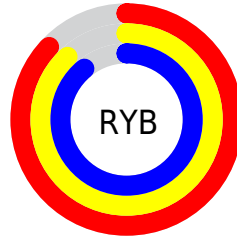

- Red (87%)
- Yellow (88%)
- Blue (89%)