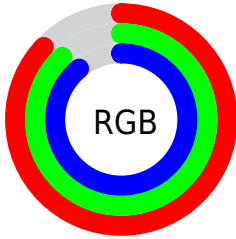

Distribution

- Red (87%)
- Green (88%)
- Blue (89%)