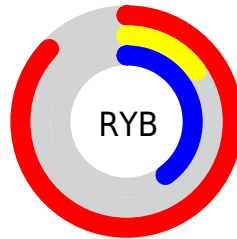

Red (87%)

Yellow (15%)

Blue (40%)