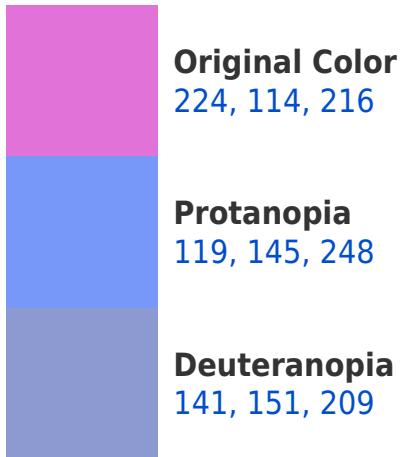

Color Blindness Simulation

Color vision deficiency is a very complex topic, and I could not describe the different causes any better than Wikipedia does, so if you want to learn more, you should check out their [article about color blindness](#).

Dichromacy