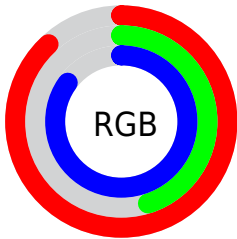

Distribution

- Red (88%)
- Green (45%)
- Blue (85%)