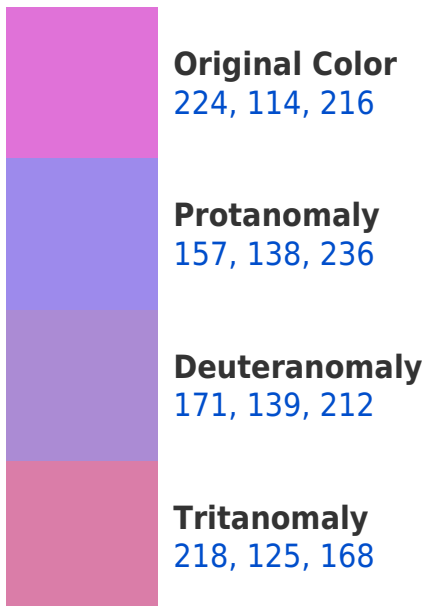

## R Y B 224, 114, 216 Background

This preview shows how black text looks on a background with the R Y B color 224, 114, 216.

This preview shows how white text looks on a background with the R Y B color 224, 114, 216.

# Color Blindness Simulation

Color vision deficiency is a very complex topic, and I could not describe the different causes any better than Wikipedia does, so if you want to learn more, you should check out their [article about color blindness](#).

## Dichromacy

**Tritanopia**  
215, 131, 141

## Trichromacy