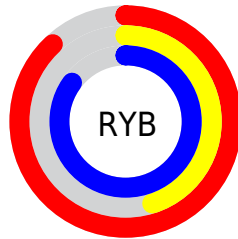

- Red (88%)
- Yellow (45%)
- Blue (85%)