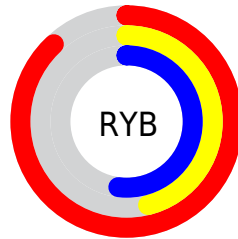

## Conversions Part 2

Format	Color
<a href="#">RYB</a>	<a href="#">224, 117, 133</a>
Decimal	<a href="#">14710149</a>
CIELab	<a href="#">61.88, 43.13, 10.43</a>
CIELCh	<a href="#">62, 44.369, 13.598</a>
Yxy	<a href="#">30.2633, 0.4242, 0.3105</a>
Android (android.graphics.Color)	<a href="#">4292900229 (0xFFE07585)</a>
YUV	<a href="#">150.8170, -8.7838, 64.1815</a>
Hunter-Lab	<a href="#">55.0121, 37.8514, 10.6450</a>

# Details

The RYB color **224, 117, 133** is a light color, and the websafe version is hex **CC6666**. A complement of this color would be **117, 175, 224**, and the grayscale version is **151, 151, 151**.

A 20% lighter version of the original color is **255, 171, 186**, and **165, 65, 84** is the 20% darker color. If you saturate the color by 10%, you get **224, 95, 114**, and if you desaturate by 10%, it is **224, 139, 152**.

# Distribution

Red (88%)

Green (46%)

Blue (52%)

Red (88%)

Yellow (46%)

Blue (52%)

Cyan (0%)