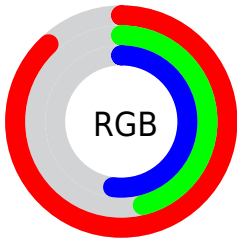

Distribution

Red (88%)

Green (46%)

Blue (52%)