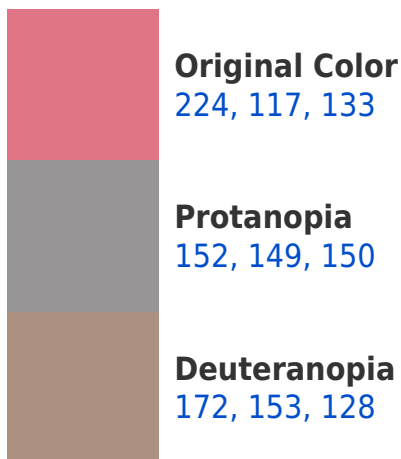

Color Blindness Simulation

Color vision deficiency is a very complex topic, and I could not describe the different causes any better than Wikipedia does, so if you want to learn more, you should check out their [article about color blindness](#).

Dichromacy