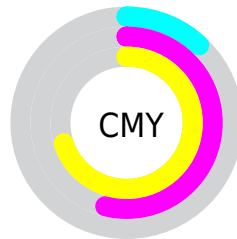

Details

The RYB color **224, 134, 77** is a dark color, and the websafe version is hex **CC6633**. The color can be described as middle muted orange. A complement of this color would be **77, 139, 224**, and the grayscale version is **145, 145, 145**.

A 20% lighter version of the original color is **255, 196, 127**, and **163, 81, 30** is the 20% darker color. If you saturate the color by 10%, you get **224, 120, 55**, and if you desaturate by 10%, it is **224, 148, 99**.

Distribution

- Red (88%)
- Green (46%)
- Blue (30%)

- Red (88%)
- Yellow (53%)
- Blue (30%)

- Cyan (0%)
- Magenta (47%)
- Yellow (66%)
- Black (12%)

- Cyan (12%)
- Magenta (54%)
- Yellow (70%)

Brightness & Saturation Gradients

These gradients show how the RYB color 224, 134, 77 changes by changing the brightness by 10 percent. The first figure shows a shift by +10% for each color and the second figure -10%.

Similar to the brightness gradients but the following saturation gradients show a change of the RYB color 224, 134, 77 by changing the saturation by 10% instead.