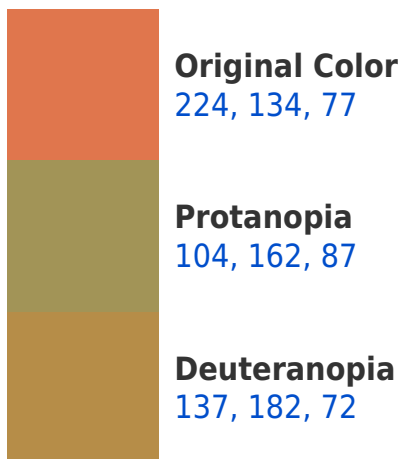

Any Text WCAG AAA × Fail

If you want to check with other color combinations, try the [Color Contrast Checker](#).

R Y B 224, 134, 77 Background

This preview shows how black text looks on a background with the RYB color 224, 134, 77.

This preview shows how white text looks on a background with the RYB color 224, 134, 77.

Color Blindness Simulation

Color vision deficiency is a very complex topic, and I could not describe the different causes any better than Wikipedia does, so if you want to learn more, you should check out their [article about color blindness](#).

Dichromacy

Tritanopia
227, 113, 121

Trichromacy

Original Color

224, 134, 77

Protanomaly

174, 185, 83

Deuteranomaly

197, 187, 74

Tritanomaly

226, 116, 105

Monochromacy

Original Color

224, 134, 77

Achromatopsia

145, 145, 145