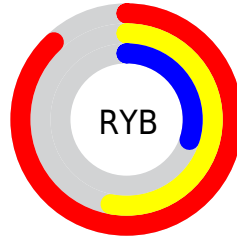

- Red (88%)
- Yellow (53%)
- Blue (30%)