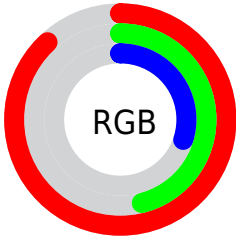

Distribution

- Red (88%)
- Green (46%)
- Blue (30%)