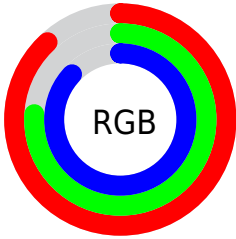

Distribution

- Red (88%)
- Green (76%)
- Blue (87%)