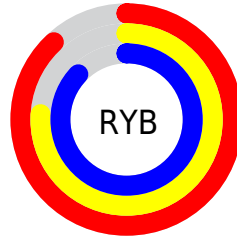

- Red (88%)
- Yellow (76%)
- Blue (87%)