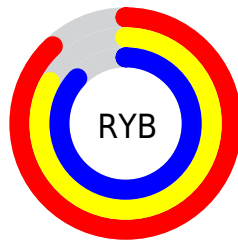

Red (88%)

Yellow (83%)

Blue (87%)