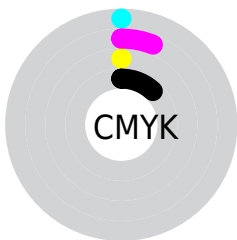

Details

The RYB color **224, 211, 223** is a light color, and the websafe version is hex **CCCCCC**. A complement of this color would be **211, 223, 224**, and the grayscale version is **216, 216, 216**.

A 20% lighter version of the original color is 255, 255, 255, and **169, 157, 168** is the 20% darker color. If you saturate the color by 10%, you get **224, 189, 221**, and if you desaturate by 10%, it is **224, 232, 233**.

Distribution

Red (88%)

Green (83%)

Blue (87%)

Red (88%)

Yellow (83%)

Blue (87%)

Cyan (0%)