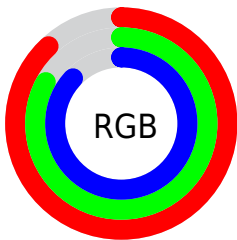

Distribution

Red (88%)

Green (83%)

Blue (87%)