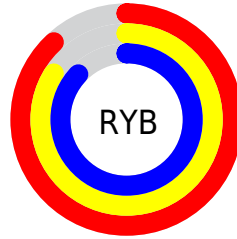

- Red (88%)
- Yellow (84%)
- Blue (87%)