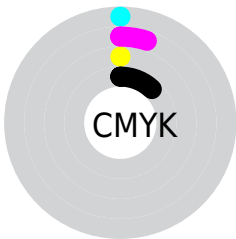

Details

The RYB color **224, 213, 223** is a light color, and the websafe version is hex **CCCCCC**. A complement of this color would be **213, 223, 224**, and the grayscale version is **217, 217, 217**.

A 20% lighter version of the original color is **255, 255, 255**, and **169, 158, 168** is the 20% darker color. If you saturate the color by 10%, you get **224, 191, 221**, and if you desaturate by 10%, it is **224, 234, 235**.

Distribution

- Red (88%)
- Green (84%)
- Blue (87%)

- Red (88%)
- Yellow (84%)
- Blue (87%)

- Cyan (0%)
- Magenta (5%)
- Yellow (0%)
- Black (12%)

- Cyan (12%)
- Magenta (16%)
- Yellow (13%)

Brightness & Saturation Gradients