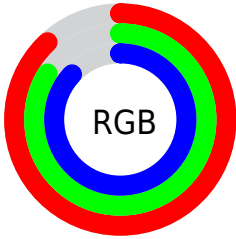

Distribution

- Red (88%)
- Green (84%)
- Blue (87%)