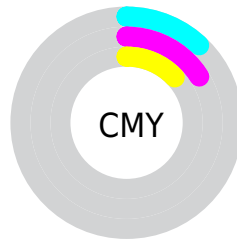

Details

The RYB color **224, 213, 223** is a light color, and the websafe version is hex **CCCCCC**. A complement of this color would be **213, 223, 224**, and the grayscale version is **217, 217, 217**.

A 20% lighter version of the original color is **255, 255, 255**, and **169, 158, 168** is the 20% darker color. If you saturate the color by 10%, you get **224, 191, 221**, and if you desaturate by 10%, it is **224, 234, 235**.

Distribution

- Red (88%)
- Green (84%)
- Blue (87%)

- Red (88%)
- Yellow (84%)
- Blue (87%)

- Cyan (0%)
- Magenta (5%)
- Yellow (0%)
- Black (12%)

- Cyan (12%)
- Magenta (16%)
- Yellow (13%)

Brightness & Saturation Gradients

These gradients show how the RYB color 224, 213, 223 changes by changing the brightness by 10 percent. The first figure shows a shift by +10% for each color and the second figure -10%.

Similar to the brightness gradients but the following saturation gradients show a change of the RYB color 224, 213, 223 by changing the saturation by 10% instead.