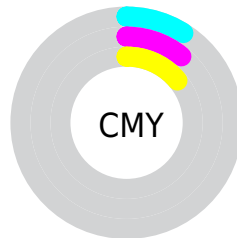

Details

The RYB color **224, 231, 220** is a light color, and the websafe version is hex **CCCCCC**. A complement of this color would be **220, 222, 231**, and the grayscale version is **228, 228, 228**.

A 20% lighter version of the original color is **255, 255, 255**, and **168, 175, 165** is the 20% darker color. If you saturate the color by 10%, you get **209, 231, 197**, and if you desaturate by 10%, it is **231, 233, 243**.

Distribution

Red (91%)

Green (89%)

Blue (86%)

Red (88%)

Yellow (91%)

Blue (86%)

Cyan (0%)

Magenta (1%)

Yellow (5%)

Black (9%)

Cyan (9%)

Magenta (11%)

Yellow (14%)

Brightness & Saturation Gradients

These gradients show how the RYB color 224, 231, 220 changes by changing the brightness by 10 percent. The first figure shows a shift by +10% for each color and the second figure -10%.