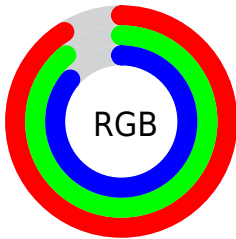

Distribution

Red (91%)

Green (89%)

Blue (86%)