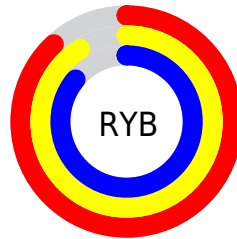

Red (88%)

Yellow (91%)

Blue (86%)