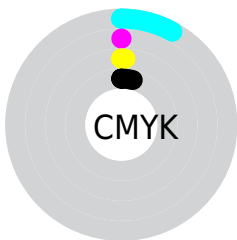

Details

The RYB color **224, 235, 244** is a light color, and the websafe version is hex FFFFFFFF. A complement of this color would be **244, 224, 228**, and the grayscale version is **238, 238, 238**.

A 20% lighter version of the original color is **255, 255, 255**, and **169, 180, 188** is the 20% darker color. If you saturate the color by 10%, you get **200, 224, 244**, and if you desaturate by 10%, it is **248, 244, 245**.

Distribution

- Red (88%)
- Green (96%)
- Blue (94%)

- Red (88%)
- Yellow (92%)
- Blue (96%)

- Cyan (8%)
- Magenta (0%)
- Yellow (1%)
- Black (4%)

- Cyan (12%)
- Magenta (4%)
- Yellow (6%)

Brightness & Saturation Gradients