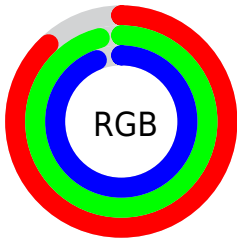

Distribution

- Red (88%)
- Green (96%)
- Blue (94%)