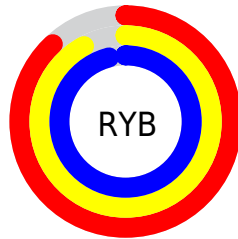

- Red (88%)
- Yellow (92%)
- Blue (96%)