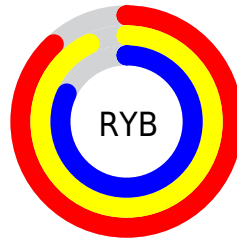

Red (88%)

Yellow (93%)

Blue (82%)