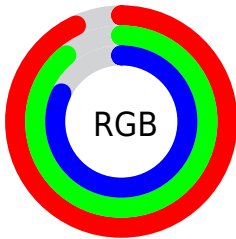

Distribution

Red (93%)

Green (89%)

Blue (82%)