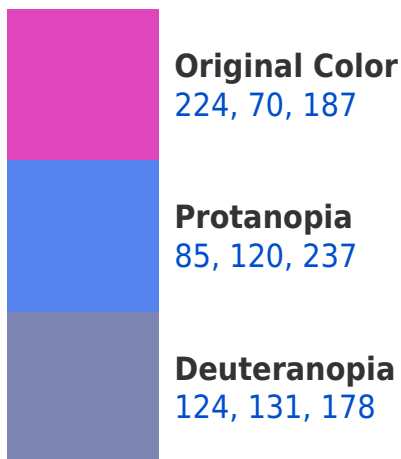

# Black Background

This preview shows how the RYB color 224, 70, 187 looks on a black background.

## **RYB 224, 70, 187 Background**

This preview shows how black text looks on a background with the RYB color 224, 70, 187.

This preview shows how white text looks on a background with the RYB color 224, 70, 187.

## Dichromacy

**Tritanopia**  
216, 95, 101

# Trichromacy

**Original Color**

224, 70, 187

**Protanomaly**

136, 109, 219

**Deuteranomaly**

160, 109, 181

**Tritanomaly**