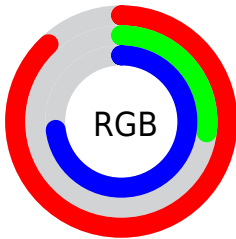

Distribution

- Red (88%)
- Green (27%)
- Blue (73%)