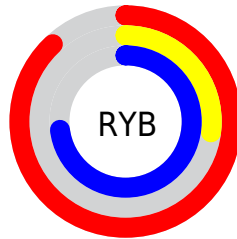

- Red (88%)
- Yellow (27%)
- Blue (73%)