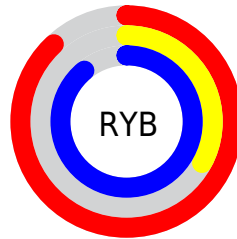

Red (88%)

Yellow (33%)

Blue (89%)