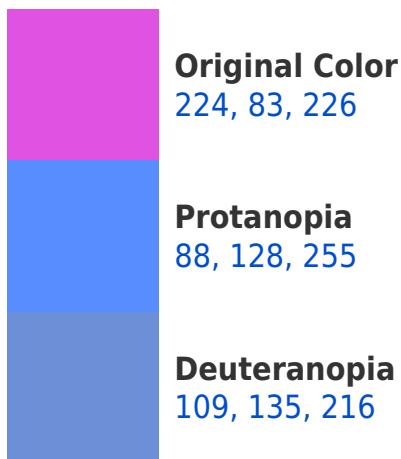

A 20% lighter version of the original color is **255, 141, 255**, and **165, 0, 170** is the 20% darker color. If you saturate the color by 10%, you get **224, 60, 226**, and if you desaturate by 10%, it is **224, 106, 226**.

83, 179, 226

112, 101, 101

176, 0, 2

48, 0, 1

Previews

White Background

This preview shows how the RYB color 224, 83, 226 looks on a white background.

Color Contrast Check

RYB 224, 83, 226 Background

This preview shows how black text looks on a background with the RYB color 224, 83, 226.

This preview shows how white text looks on a background with the RYB color 224, 83, 226.

Dichromacy

Tritanopia
212, 114, 122

Trichromacy

Original Color

224, 83, 226

Protanomaly

137, 119, 244

Deuteranomaly