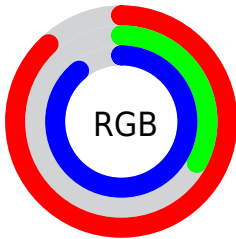

Distribution

Red (88%)

Green (33%)

Blue (89%)