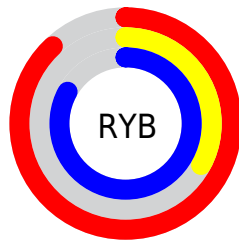

- Red (88%)
- Yellow (33%)
- Blue (83%)