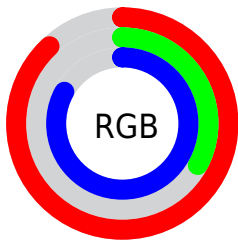

Distribution

- Red (88%)
- Green (33%)
- Blue (83%)