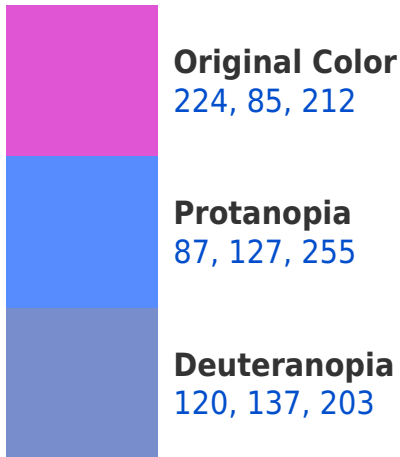

A 20% lighter version of the original color is **255, 143, 255**, and **165, 10, 157** is the 20% darker color. If you saturate the color by 10%, you get **224, 63, 210**, and if you desaturate by 10%, it is **224, 107, 214**.

85, 173, 224

112, 101, 111

176, 0, 161

48, 0, 44

Previews

White Background

This preview shows how the RYB color 224, 85, 212 looks on a white background.

Color Contrast Check

RYB 224, 85, 212 Background

This preview shows how black text looks on a background with the RYB color 224, 85, 212.

This preview shows how white text looks on a background with the RYB color 224, 85, 212.

Dichromacy

Tritanopia
214, 111, 119

Trichromacy

Original Color

224, 85, 212

Protanomaly

137, 119, 239

Deuteranomaly