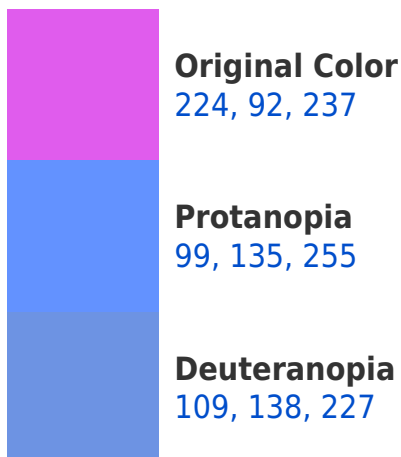

A 20% lighter version of the original color is **255, 149, 255**, and **165, 26, 180** is the 20% darker color. If you saturate the color by 10%, you get **222, 68, 237**, and if you desaturate by 10%, it is **226, 116, 237**.

92, 196, 237

117, 106, 107

181, 0, 16

54, 0, 5

Previews

White Background

This preview shows how the RYB color 224, 92, 237 looks on a white background.

Color Contrast Check

RYB 224, 92, 237 Background

This preview shows how black text looks on a background with the RYB color 224, 92, 237.

This preview shows how white text looks on a background with the RYB color 224, 92, 237.

Dichromacy

Tritanopia
211, 122, 131

Trichromacy

Original Color
224, 92, 237

Protanomaly
144, 126, 248

Deuteranomaly
151, 128, 231

Tritanomaly
216, 111, 170

Monochromacy