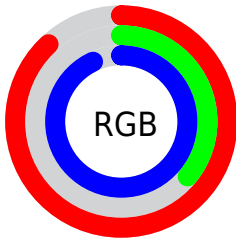

Distribution

- Red (88%)
- Green (36%)
- Blue (93%)