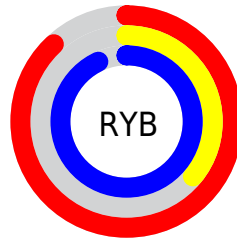

- Red (88%)
- Yellow (36%)
- Blue (93%)