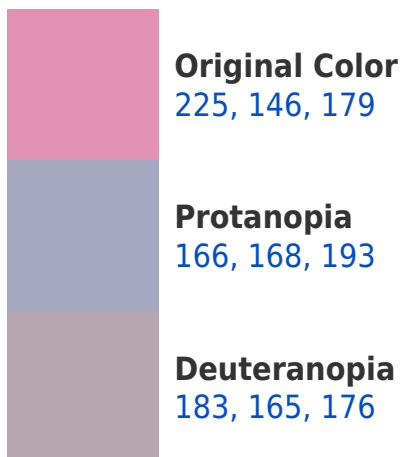

# Black Background

This preview shows how the RYB color 225, 146, 179 looks on a black background.

## RGB 225, 146, 179 Background

This preview shows how black text looks on a background with the RGB color 225, 146, 179.

This preview shows how white text looks on a background with the RGB color 225, 146, 179.

## Dichromacy

**Tritanopia**  
223, 149, 161

# Trichromacy

**Original Color**  
225, 146, 179

**Protanomaly**  
187, 160, 188

**Deuteranomaly**  
198, 158, 177

**Tritanomaly**  
224, 148, 168