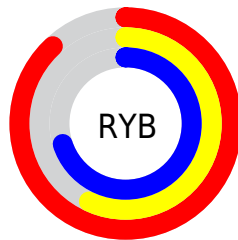

- Red (88%)
- Yellow (57%)
- Blue (70%)