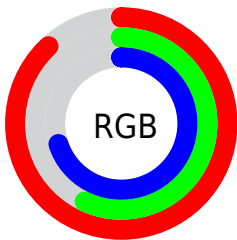

Distribution

- Red (88%)
- Green (57%)
- Blue (70%)