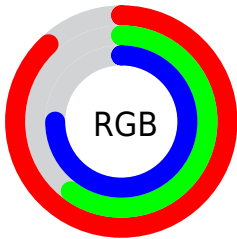

Distribution

- Red (88%)
- Green (60%)
- Blue (75%)