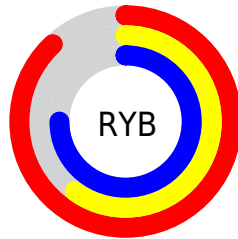

- Red (88%)
- Yellow (60%)
- Blue (75%)