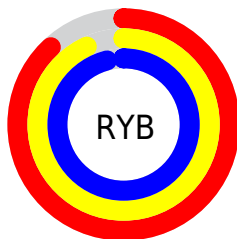

Details

The RYB color **225, 236, 246** is a light color, and the websafe version is hex FFFFFFFF. A complement of this color would be **246, 225, 227**, and the grayscale version is **239, 239, 239**.

A 20% lighter version of the original color is 255, 255, 255, and **170, 181, 190** is the 20% darker color. If you saturate the color by 10%, you get **200, 224, 246**, and if you desaturate by 10%, it is **250, 246, 246**.

Distribution

Red (88%)

Green (96%)

Blue (96%)

Red (88%)

Yellow (93%)

Blue (96%)

Cyan (9%)