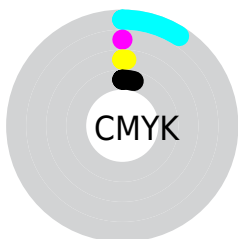

Details

The RYB color **225, 236, 246** is a light color, and the websafe version is hex FFFFFFFF. A complement of this color would be **246, 225, 227**, and the grayscale version is **239, 239, 239**.

A 20% lighter version of the original color is 255, 255, 255, and **170, 181, 190** is the 20% darker color. If you saturate the color by 10%, you get **200, 224, 246**, and if you desaturate by 10%, it is **250, 246, 246**.

Distribution

Red (88%)

Green (96%)

Blue (96%)

Red (88%)

Yellow (93%)

Blue (96%)

Cyan (9%)

Magenta (0%)

Yellow (1%)

Black (4%)

Cyan (12%)

Magenta (4%)

Yellow (4%)

Brightness & Saturation Gradients

These gradients show how the RYB color 225, 236, 246 changes by changing the brightness by 10 percent. The first figure shows a shift by +10% for each color and the second figure -10%.