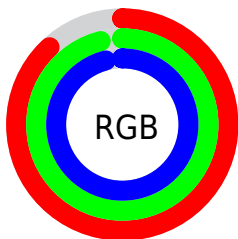

Distribution

Red (88%)

Green (96%)

Blue (96%)