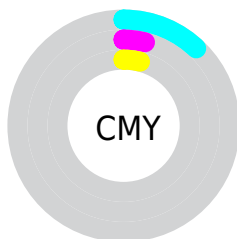

Details

The RYB color **225, 236, 246** is a light color, and the websafe version is hex FFFFFFFF. A complement of this color would be **246, 225, 227**, and the grayscale version is **239, 239, 239**.

A 20% lighter version of the original color is 255, 255, 255, and **170, 181, 190** is the 20% darker color. If you saturate the color by 10%, you get **200, 224, 246**, and if you desaturate by 10%, it is **250, 246, 246**.

Distribution

Red (88%)

Green (96%)

Blue (96%)

Red (88%)

Yellow (93%)

Blue (96%)

Cyan (9%)

Magenta (0%)

Yellow (1%)

Black (4%)

Cyan (12%)

Magenta (4%)

Yellow (4%)

Brightness & Saturation Gradients

These gradients show how the RYB color 225, 236, 246 changes by changing the brightness by 10 percent. The first figure shows a shift by +10% for each color and the second figure -10%.