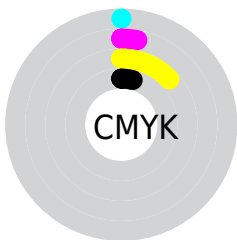

Details

The RYB color **225, 245, 214** is a light color, and the websafe version is hex FFFFFFFF. A complement of this color would be **214, 220, 245**, and the grayscale version is **237, 237, 237**.

A 20% lighter version of the original color is 255, 255, 255, and **170, 189, 159** is the 20% darker color. If you saturate the color by 10%, you get **211, 245, 190**, and if you desaturate by 10%, it is **242, 245, 239**.

Distribution

- Red (96%)
- Green (93%)
- Blue (84%)

- Red (88%)
- Yellow (96%)
- Blue (84%)

- Cyan (0%)
- Magenta (3%)
- Yellow (13%)
- Black (4%)

- Cyan (4%)
- Magenta (7%)
- Yellow (16%)

Brightness & Saturation Gradients