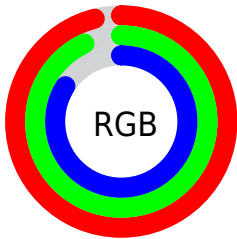

Distribution

- Red (96%)
- Green (93%)
- Blue (84%)