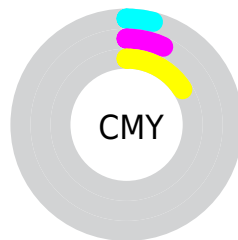

Details

The RYB color **225, 245, 214** is a light color, and the websafe version is hex FFFFFFFF. A complement of this color would be **214, 220, 245**, and the grayscale version is **237, 237, 237**.

A 20% lighter version of the original color is 255, 255, 255, and **170, 189, 159** is the 20% darker color. If you saturate the color by 10%, you get **211, 245, 190**, and if you desaturate by 10%, it is **242, 245, 239**.

Distribution

- Red (96%)
- Green (93%)
- Blue (84%)

- Red (88%)
- Yellow (96%)
- Blue (84%)

- Cyan (0%)
- Magenta (3%)
- Yellow (13%)
- Black (4%)

- Cyan (4%)
- Magenta (7%)
- Yellow (16%)

Brightness & Saturation Gradients

These gradients show how the RYB color 225, 245, 214 changes by changing the brightness by 10 percent. The first figure shows a shift by +10% for each color and the second figure -10%.

Similar to the brightness gradients but the following saturation gradients show a change of the RYB color 225, 245, 214 by changing the saturation by 10% instead.