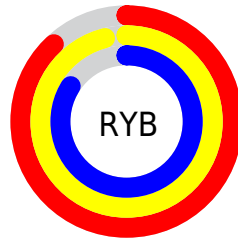

- Red (88%)
- Yellow (96%)
- Blue (84%)