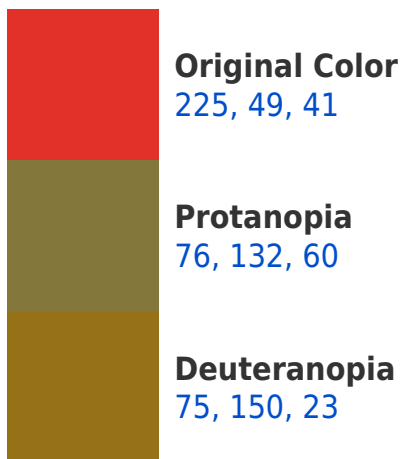

A 20% lighter version of the original color is **255, 115, 88**, and **161, 0, 0** is the 20% darker color. If you saturate the color by 10%, you get **225, 27, 18**, and if you desaturate by 10%, it is **225, 70, 63**.

White Background

This preview shows how the RYB color 225, 49, 41 looks on a white background.

Color Contrast Check

Large Text (above 18pt) WCAG AA ✓ Pass

Any Text WCAG AA × Fail

Large Text (above 18pt) WCAG AAA × Fail

RYB 225, 49, 41 Background

This preview shows how black text looks on a background with the RYB color 225, 49, 41.

This preview shows how white text looks on a background with the RYB color 225, 49, 41.

Dichromacy

Tritanopia
225, 48, 48

Trichromacy

Original Color

225, 49, 41

Protanomaly

166, 115, 53

Deuteranomaly