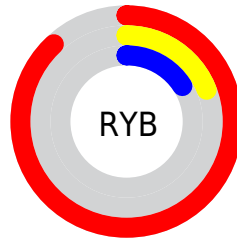

- Red (88%)
- Yellow (19%)
- Blue (16%)