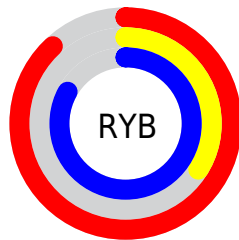

- Red (88%)
- Yellow (34%)
- Blue (83%)