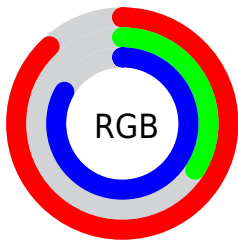

Distribution

- Red (88%)
- Green (34%)
- Blue (83%)