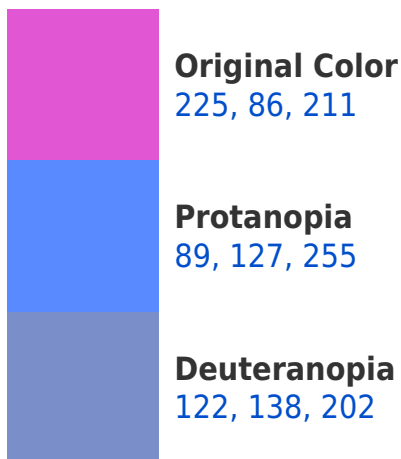

A 20% lighter version of the original color is **255, 144, 255**, and **166, 13, 156** is the 20% darker color. If you saturate the color by 10%, you get **225, 64, 209**, and if you desaturate by 10%, it is **225, 109, 213**.

86, 173, 225

112, 101, 111

176, 0, 158

48, 0, 44

Previews

White Background

This preview shows how the RYB color 225, 86, 211 looks on a white background.

Color Contrast Check

RYB 225, 86, 211 Background

This preview shows how black text looks on a background with the RYB color 225, 86, 211.

This preview shows how white text looks on a background with the RYB color 225, 86, 211.

Dichromacy

Tritanopia
215, 111, 119

Trichromacy

Original Color

225, 86, 211

Protanomaly

138, 120, 239

Deuteranomaly