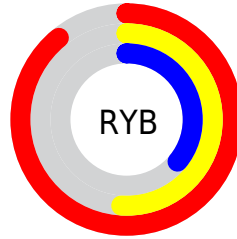

- Red (89%)
- Yellow (51%)
- Blue (36%)