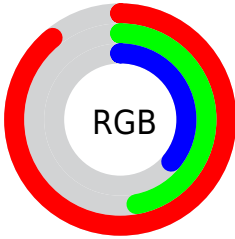

Distribution

- Red (89%)
- Green (47%)
- Blue (36%)