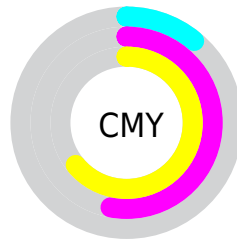

Details

The RYB color **226, 129, 92** is a dark color, and the websafe version is hex **CC6633**. The color can be described as middle muted orange. A complement of this color would be **92, 151, 226**, and the grayscale version is **149, 149, 149**.

A 20% lighter version of the original color is **255, 188, 143**, and **166, 77, 45** is the 20% darker color. If you saturate the color by 10%, you get **226, 112, 69**, and if you desaturate by 10%, it is **226, 146, 115**.

Distribution

- Red (89%)
- Green (47%)
- Blue (36%)

- Red (89%)
- Yellow (51%)
- Blue (36%)

- Cyan (0%)
- Magenta (46%)
- Yellow (59%)
- Black (11%)

- Cyan (11%)
- Magenta (53%)
- Yellow (64%)

Brightness & Saturation Gradients

These gradients show how the RYB color 226, 129, 92 changes by changing the brightness by 10 percent. The first figure shows a shift by +10% for each color and the second figure -10%.

Similar to the brightness gradients but the following saturation gradients show a change of the RYB color 226, 129, 92 by changing the saturation by 10% instead.