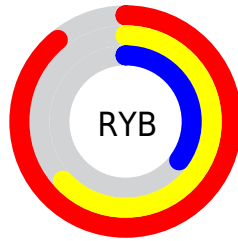

- Red (89%)
- Yellow (63%)
- Blue (35%)