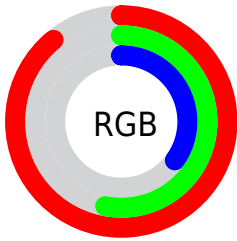

Distribution

- Red (89%)
- Green (53%)
- Blue (35%)