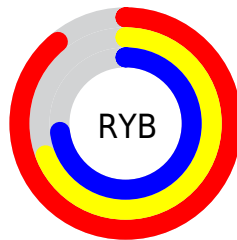

# Details

The RYB color **226, 176, 187** is a light color, and the websafe version is hex **CC9999**. A complement of this color would be **176, 204, 226**, and the grayscale version is **192, 192, 192**.

A 20% lighter version of the original color is **255, 232, 243**, and **170, 123, 134** is the 20% darker color. If you saturate the color by 10%, you get **226, 153, 169**, and if you desaturate by 10%, it is **226, 199, 205**.

# Distribution

Red (89%)

Green (69%)

Blue (73%)

Red (89%)

Yellow (69%)

Blue (73%)

Cyan (0%)