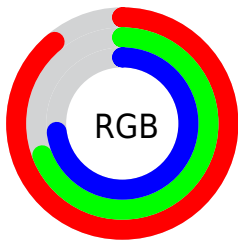

Distribution

Red (89%)

Green (69%)

Blue (73%)