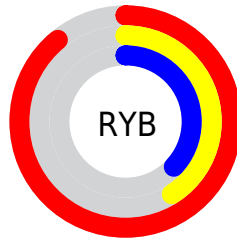

- Red (89%)
- Yellow (41%)
- Blue (37%)