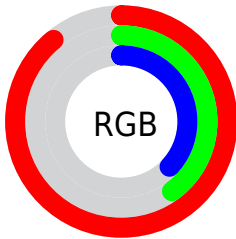

Distribution

- Red (89%)
- Green (40%)
- Blue (37%)