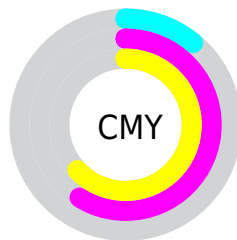

# Details

The RYB color **227, 104, 95** is a dark color, and the websafe version is hex **FF6666**. The color can be described as middle muted orange. A complement of this color would be **95, 159, 227**, and the grayscale version is **140, 140, 140**.

A 20% lighter version of the original color is **255, 158, 146**, and **166, 49, 49** is the 20% darker color. If you saturate the color by 10%, you get **227, 83, 72**, and if you desaturate by 10%, it is **227, 125, 118**.

# Distribution

- Red (89%)
- Green (40%)
- Blue (37%)

- Red (89%)
- Yellow (41%)
- Blue (37%)

- Cyan (0%)
- Magenta (54%)
- Yellow (58%)
- Black (11%)

- Cyan (11%)
- Magenta (59%)
- Yellow (63%)

# Brightness & Saturation Gradients

These gradients show how the RYB color 227, 104, 95 changes by changing the brightness by 10 percent. The first figure shows a shift by +10% for each color and the second figure -10%.