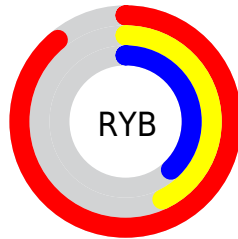

- Red (89%)
- Yellow (43%)
- Blue (38%)