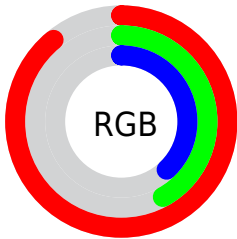

Distribution

- Red (89%)
- Green (42%)
- Blue (38%)