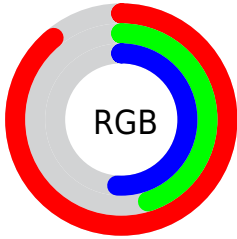

Distribution

- Red (89%)
- Green (45%)
- Blue (51%)