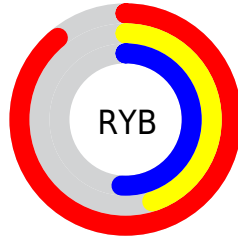

- Red (89%)
- Yellow (45%)
- Blue (51%)