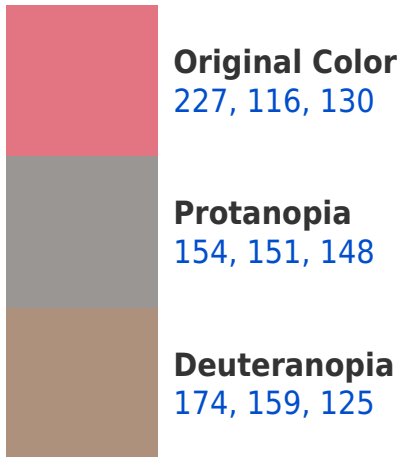

Color Blindness Simulation

Color vision deficiency is a very complex topic, and I could not describe the different causes any better than Wikipedia does, so if you want to learn more, you should check out their [article about color blindness](#).

Dichromacy