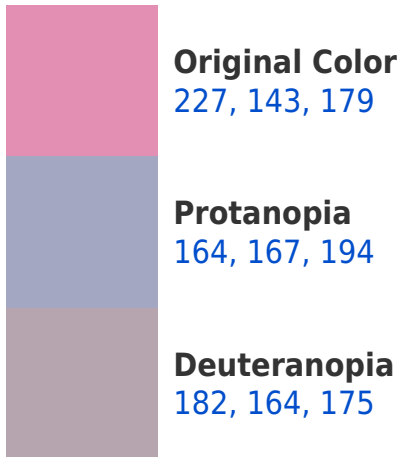

# Black Background

This preview shows how the RYB color 227, 143, 179 looks on a black background.

## **RYB 227, 143, 179 Background**

This preview shows how black text looks on a background with the RYB color 227, 143, 179.

This preview shows how white text looks on a background with the RYB color 227, 143, 179.

## Dichromacy

**Tritanopia**  
225, 147, 158

# Trichromacy

**Original Color**  
227, 143, 179

**Protanomaly**  
187, 158, 189

**Deuteranomaly**  
198, 156, 176

**Tritanomaly**  
226, 146, 166