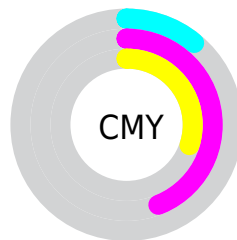

# Details

The RYB color **227, 143, 179** is a light color, and the websafe version is hex **FF99CC**. A complement of this color would be **143, 196, 227**, and the grayscale version is **172, 172, 172**.

A 20% lighter version of the original color is **255, 198, 235**, and **170, 91, 126** is the 20% darker color. If you saturate the color by 10%, you get **227, 120, 166**, and if you desaturate by 10%, it is **227, 166, 192**.

# Distribution

- Red (89%)
- Green (56%)
- Blue (70%)

- Red (89%)
- Yellow (56%)
- Blue (70%)

- Cyan (0%)
- Magenta (37%)
- Yellow (21%)
- Black (11%)

- Cyan (11%)
- Magenta (44%)
- Yellow (30%)

# Brightness & Saturation Gradients

These gradients show how the RYB color 227, 143, 179 changes by changing the brightness by 10 percent. The first figure shows a shift by +10% for each color and the second figure -10%.