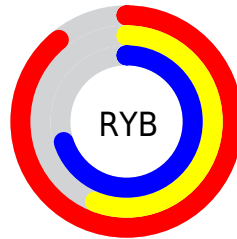

- Red (89%)
- Yellow (56%)
- Blue (70%)