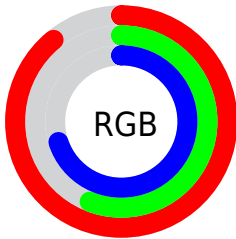

Distribution

- Red (89%)
- Green (56%)
- Blue (70%)