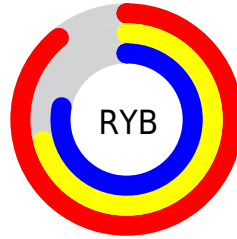

- Red (89%)
- Yellow (71%)
- Blue (78%)