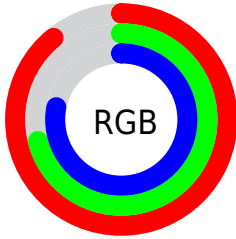

Distribution

- Red (89%)
- Green (71%)
- Blue (78%)