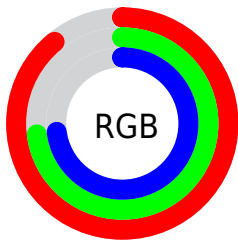

Distribution

- Red (89%)
- Green (73%)
- Blue (73%)