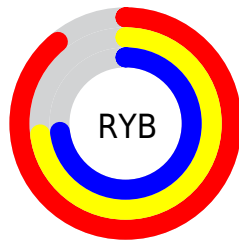

- Red (89%)
- Yellow (73%)
- Blue (73%)