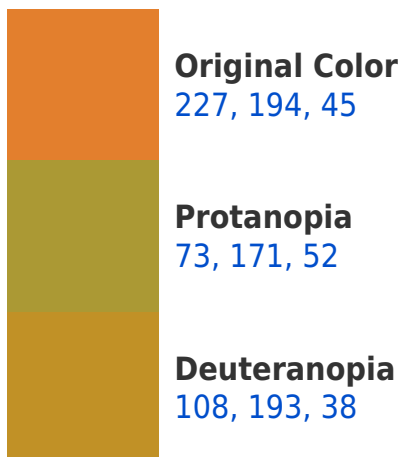

Color Blindness Simulation

Color vision deficiency is a very complex topic, and I could not describe the different causes any better than Wikipedia does, so if you want to learn more, you should check out their [article about color blindness](#).

Dichromacy