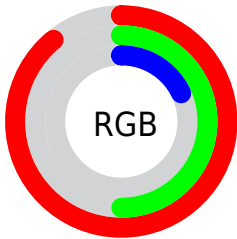

Distribution

- Red (89%)
- Green (50%)
- Blue (18%)