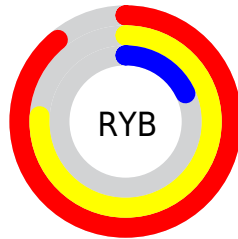

- Red (89%)
- Yellow (76%)
- Blue (18%)