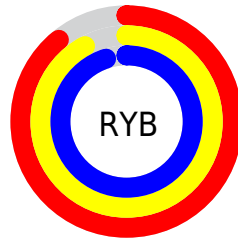

Conversions

Conversions Part 2

Format	Color
R _Y B	227, 235, 243
Decimal	14939123
CIE Lab	94.70, -5.24, -1.82
CIE LCh	95, 5.548, 199.156
Yxy	86.9031, 0.3025, 0.3290
Android (android.graphics.Color)	4293129203 (0xFFE3F3F3)
YUV	238.2160, 2.3585, -9.8364
Hunter-Lab	93.2219, -10.1337, 3.3356

Details

The RYB color `227, 235, 243` is a light color, and the websafe version is hex `FFFFFF`. A complement of this color would be `243, 227, 227`, and the grayscale version is `238, 238, 238`.

A 20% lighter version of the original color is `255, 255, 255`, and `172, 180, 187` is the 20% darker color. If you saturate the color by 10%, you get `203, 223, 243`, and if you desaturate by 10%, it is `251, 243, 243`.

Distribution

- Red (89%)
- Green (95%)
- Blue (95%)

- Red (89%)
- Yellow (92%)
- Blue (95%)

- Cyan (7%)
- Magenta (0%)
- Yellow (0%)
- Black (5%)

- Cyan (11%)
- Magenta (5%)
- Yellow (5%)

Brightness & Saturation Gradients