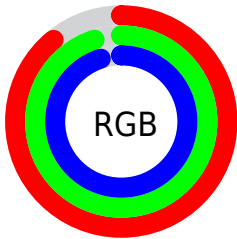

Distribution

- Red (89%)
- Green (95%)
- Blue (95%)