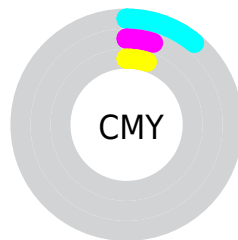

Details

The RYB color `227, 235, 243` is a light color, and the websafe version is hex `FFFFFF`. A complement of this color would be `243, 227, 227`, and the grayscale version is `238, 238, 238`.

A 20% lighter version of the original color is `255, 255, 255`, and `172, 180, 187` is the 20% darker color. If you saturate the color by 10%, you get `203, 223, 243`, and if you desaturate by 10%, it is `251, 243, 243`.

Distribution

- Red (89%)
- Green (95%)
- Blue (95%)

- Red (89%)
- Yellow (92%)
- Blue (95%)

- Cyan (7%)
- Magenta (0%)
- Yellow (0%)
- Black (5%)

- Cyan (11%)
- Magenta (5%)
- Yellow (5%)

Brightness & Saturation Gradients

These gradients show how the RYB color 227, 235, 243 changes by changing the brightness by 10 percent. The first figure shows a shift by +10% for each color and the second figure -10%.

Similar to the brightness gradients but the following saturation gradients show a change of the RYB color 227, 235, 243 by changing the saturation by 10% instead.