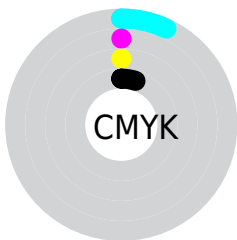

Color

R_YB(227, 235, 243)

Conversions

Conversions Part 1

Format	Color
Hex	E3F3F3
RGB	227, 243, 243
RGB Percent	89%, 95%, 95%
CMY	0.1098, 0.0471, 0.0471
CMYK	0.07, 0.00, 0.00, 0.05
HSL	180°, 40%, 92%
HSV	180°, 7%, 95%
XYZ	79.9068, 86.9031, 97.3565
YIQ	238.2160, -9.5360, -3.3920

Conversions

Conversions Part 2

Format	Color
R _Y B	227, 235, 243
Decimal	14939123
CIE Lab	94.70, -5.24, -1.82
CIE LCh	95, 5.548, 199.156
Yxy	86.9031, 0.3025, 0.3290
Android (android.graphics.Color)	4293129203 (0xFFE3F3F3)
YUV	238.2160, 2.3585, -9.8364
Hunter-Lab	93.2219, -10.1337, 3.3356

Details

The RYB color `227, 235, 243` is a light color, and the websafe version is hex `FFFFFF`. A complement of this color would be `243, 227, 227`, and the grayscale version is `238, 238, 238`.

A 20% lighter version of the original color is `255, 255, 255`, and `172, 180, 187` is the 20% darker color. If you saturate the color by 10%, you get `203, 223, 243`, and if you desaturate by 10%, it is `251, 243, 243`.

Distribution

- Red (89%)
- Green (95%)
- Blue (95%)

- Red (89%)
- Yellow (92%)
- Blue (95%)

- Cyan (7%)
- Magenta (0%)
- Yellow (0%)
- Black (5%)

- Cyan (11%)
- Magenta (5%)
- Yellow (5%)

Brightness & Saturation Gradients