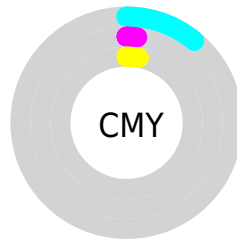

Details

The RYB color **227, 240, 251** is a light color, and the websafe version is hex **CCFFFF**. A complement of this color would be **251, 227, 231**, and the grayscale version is **243, 243, 243**.

A 20% lighter version of the original color is **255, 255, 255**, and **172, 184, 194** is the 20% darker color. If you saturate the color by 10%, you get **202, 229, 251**, and if you desaturate by 10%, it is **252, 251, 251**.

Distribution

Red (89%)

Green (98%)

Blue (97%)

Red (89%)

Yellow (94%)

Blue (98%)

Cyan (10%)

Magenta (0%)

Yellow (1%)

Black (2%)

Cyan (11%)

Magenta (2%)

Yellow (3%)

Brightness & Saturation Gradients

These gradients show how the RYB color 227, 240, 251 changes by changing the brightness by 10 percent. The first figure shows a shift by +10% for each color and the second figure -10%.