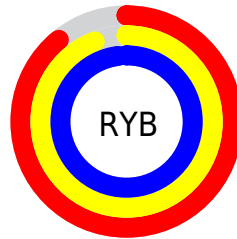

Details

The RYB color **227, 240, 251** is a light color, and the websafe version is hex **CCFFFF**. A complement of this color would be **251, 227, 231**, and the grayscale version is **243, 243, 243**.

A 20% lighter version of the original color is **255, 255, 255**, and **172, 184, 194** is the 20% darker color. If you saturate the color by 10%, you get **202, 229, 251**, and if you desaturate by 10%, it is **252, 251, 251**.

Distribution

Red (89%)

Green (98%)

Blue (97%)

Red (89%)

Yellow (94%)

Blue (98%)

Cyan (10%)