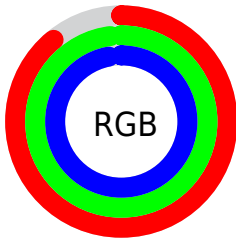

Distribution

Red (89%)

Green (98%)

Blue (97%)