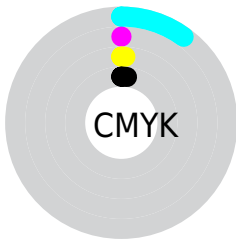

Details

The RYB color **227, 240, 251** is a light color, and the websafe version is hex **CCFFFF**. A complement of this color would be **251, 227, 231**, and the grayscale version is **243, 243, 243**.

A 20% lighter version of the original color is **255, 255, 255**, and **172, 184, 194** is the 20% darker color. If you saturate the color by 10%, you get **202, 229, 251**, and if you desaturate by 10%, it is **252, 251, 251**.

Distribution

Red (89%)

Green (98%)

Blue (97%)

Red (89%)

Yellow (94%)

Blue (98%)

Cyan (10%)

Magenta (0%)

Yellow (1%)

Black (2%)

Cyan (11%)

Magenta (2%)

Yellow (3%)

Brightness & Saturation Gradients

These gradients show how the RYB color 227, 240, 251 changes by changing the brightness by 10 percent. The first figure shows a shift by +10% for each color and the second figure -10%.