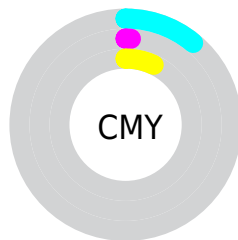

Details

The RYB color **227, 246, 253** is a light color, and the websafe version is hex **CCFFFF**. A complement of this color would be **253, 227, 243**, and the grayscale version is **243, 243, 243**.

A 20% lighter version of the original color is **255, 255, 255**, and **172, 189, 196** is the 20% darker color. If you saturate the color by 10%, you get **202, 239, 253**, and if you desaturate by 10%, it is **252, 253, 253**.

Distribution

- Red (89%)
- Green (99%)
- Blue (93%)

- Red (89%)
- Yellow (96%)
- Blue (99%)

- Cyan (10%)
- Magenta (0%)
- Yellow (6%)
- Black (1%)

- Cyan (11%)
- Magenta (1%)
- Yellow (7%)

Brightness & Saturation Gradients

These gradients show how the RYB color 227, 246, 253 changes by changing the brightness by 10 percent. The first figure shows a shift by +10% for each color and the second figure -10%.

Similar to the brightness gradients but the following saturation gradients show a change of the RYB color 227, 246, 253 by changing the saturation by 10% instead.