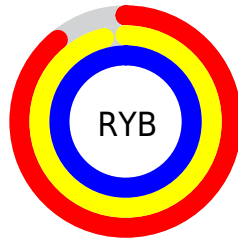

- Red (89%)
- Yellow (96%)
- Blue (99%)