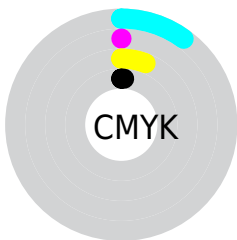

Details

The RYB color **227, 246, 253** is a light color, and the websafe version is hex **CCFFFF**. A complement of this color would be **253, 227, 243**, and the grayscale version is **243, 243, 243**.

A 20% lighter version of the original color is **255, 255, 255**, and **172, 189, 196** is the 20% darker color. If you saturate the color by 10%, you get **202, 239, 253**, and if you desaturate by 10%, it is **252, 253, 253**.

Distribution

- Red (89%)
- Green (99%)
- Blue (93%)

- Red (89%)
- Yellow (96%)
- Blue (99%)

- Cyan (10%)
- Magenta (0%)
- Yellow (6%)
- Black (1%)

- Cyan (11%)
- Magenta (1%)
- Yellow (7%)

Brightness & Saturation Gradients