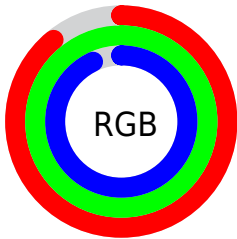

Distribution

- Red (89%)
- Green (99%)
- Blue (93%)